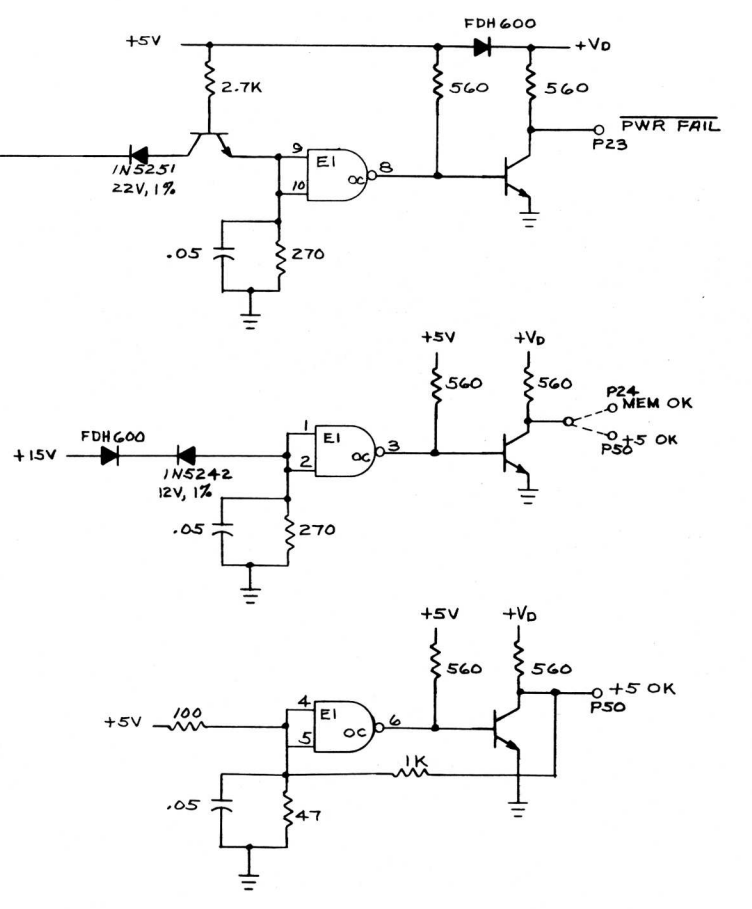

REVISIONS				
REV.	DESCRIPTION	DRFTG.	APP. BY	DATE
01	ECO # 111	MDP	MDP	12-17-78
02	ECO # 1539165	MDP	MDP	1-20-79

QTY.	DESCRIPTION	PART NO.
1	UNLESS OTHERWISE SPECIFIED— DIMENSIONS ARE IN INCHES— TOLERANCES ON FRACTIONS DECIMALS ANGLES	
1	CHECKED	
1	ENGINEER	
1	APPROVED	
1	FIRST USED ON	
1	MATERIAL	
1	FINISH	
1	UNLESS OTHERWISE SPECIFIED— ALL MACH. SURFACES	
1	SCALE	
DATA GENERAL CORPORATION		
SOUTHBORO, MASSACHUSETTS 01772		
TITLE		
NOVA 800, 1200		
POWER SUPPLY		
SIZE	CODE	DRAWING NUMBER
D	001	0000 91
REV		
03