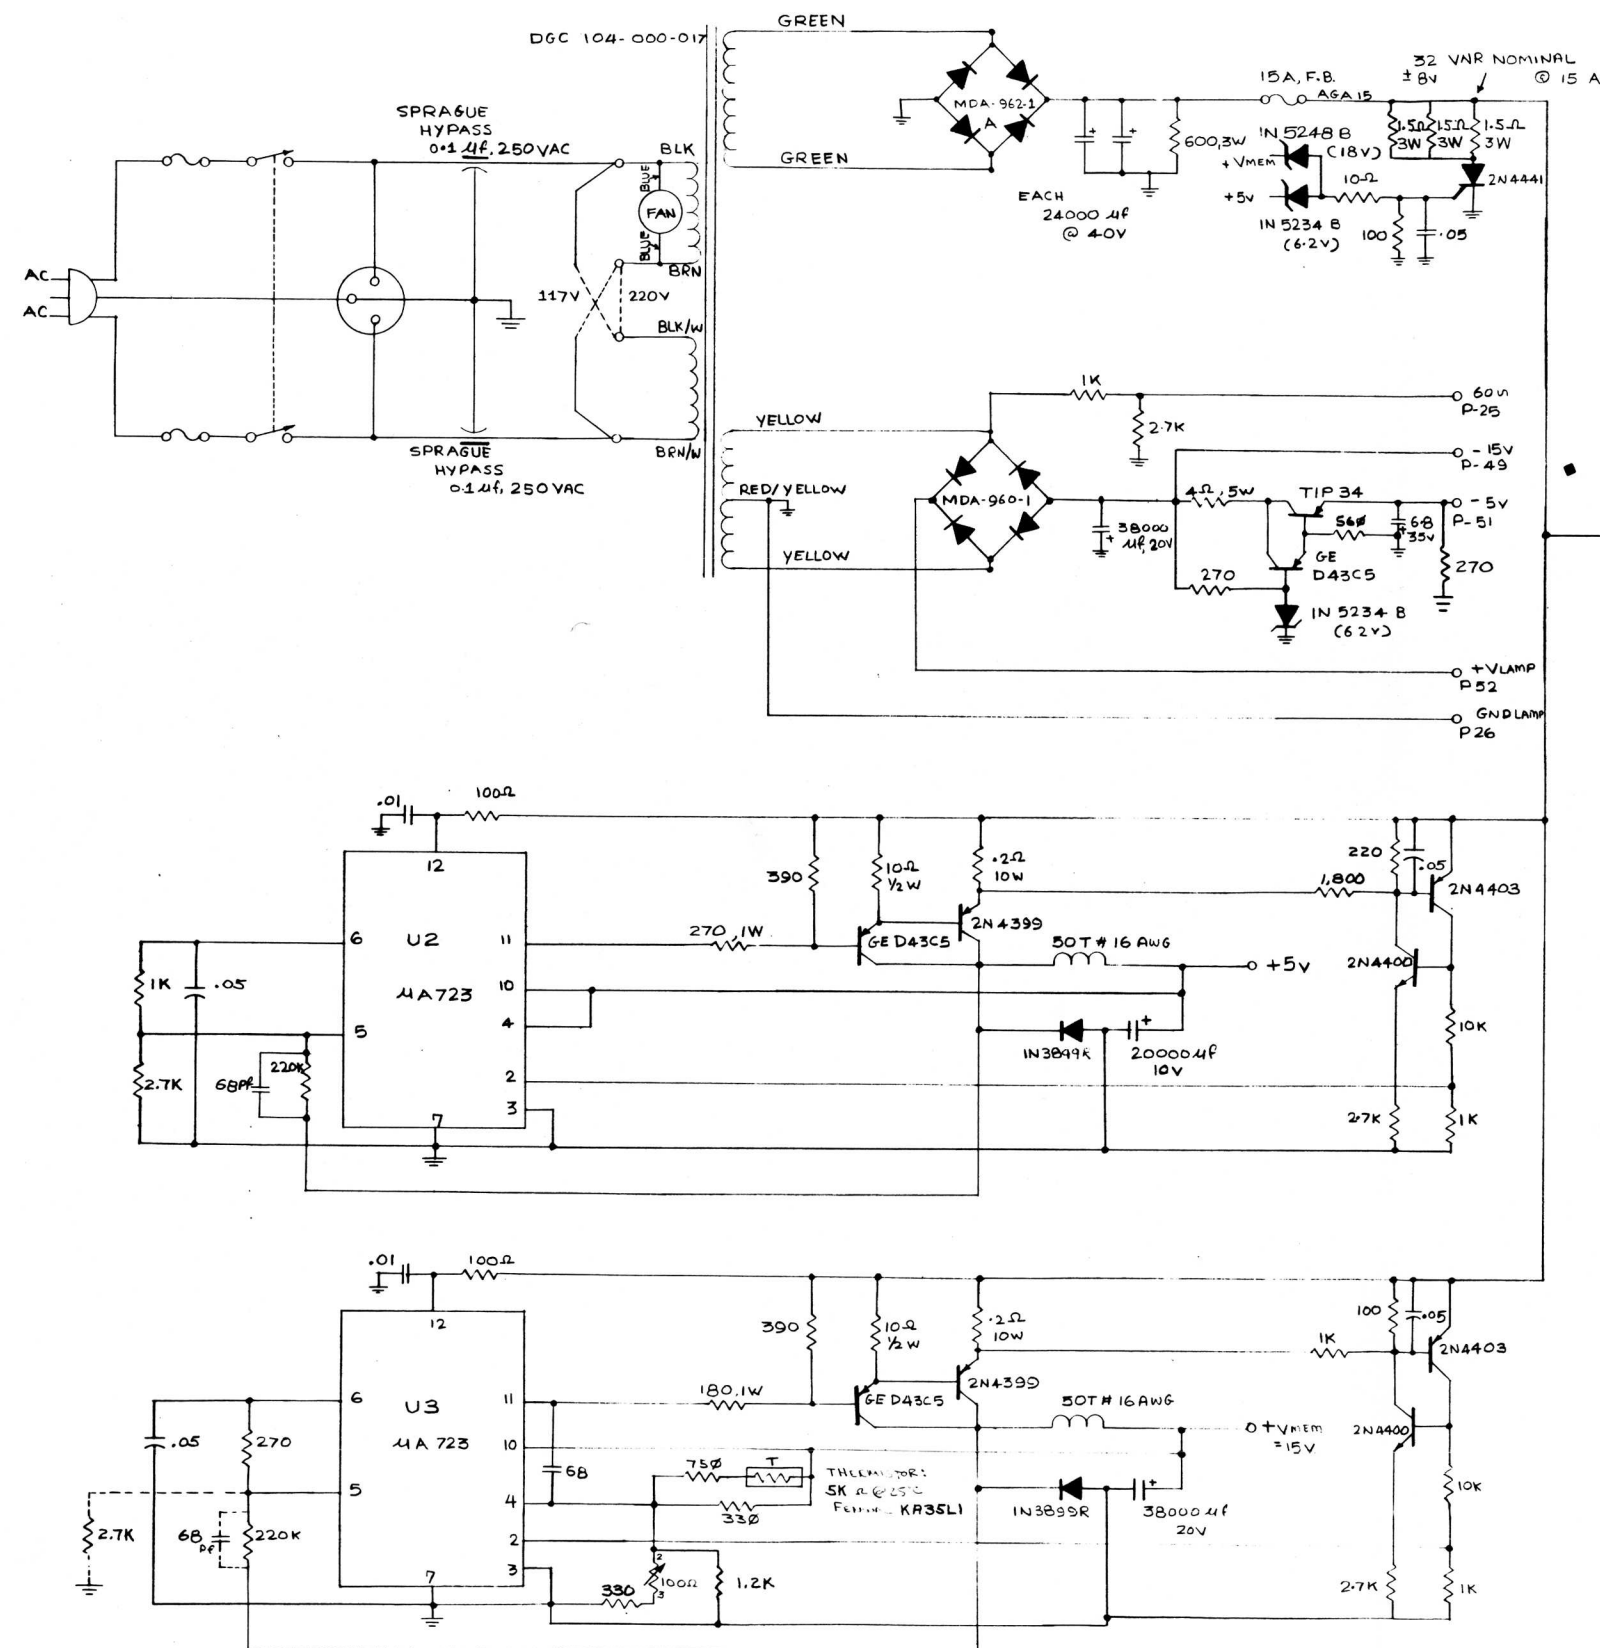

REVISIONS				
REV.	DESCRIPTION	DRFTG.	APP. BY	DATE
01	ECO # 111	MDP	MDP	12-17-78
02	ECO # 1539165	MDP	MDP	1-20-79

QTY.	DESCRIPTION	PART NO.
1	UNLESS OTHERWISE SPECIFIED— DIMENSIONS ARE IN INCHES— TOLERANCES ON FRACTIONS DECIMALS ANGLES	
1	CHECKED	
1	ENGINEER	
1	APPROVED	
1	FIRST USED ON	
1	MATERIAL	
1	FINISH	
1	UNLESS OTHERWISE SPECIFIED— ALL MACH. SURFACES	
1	SCALE	
DATA GENERAL CORPORATION		
SOUTHBORO, MASSACHUSETTS 01772		
TITLE		
NOVA 800, 1200		
POWER SUPPLY		
SIZE	CODE	DRAWING NUMBER
D	001	0000 91
REV		
03